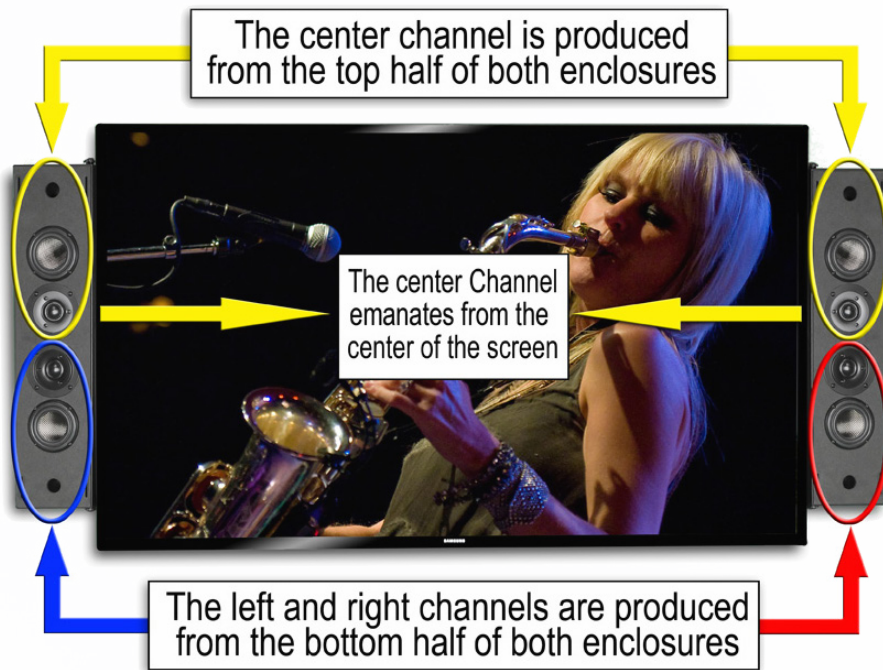

Artison

Sketch LCRDM MK2

The Sketch LCRDM Mk2 is the refinement of one of the most advanced Audio/Video Speaker Systems on the market today. Its entry level position in the LCR DM Line belays the fact that its performance and the experience it can deliver is an obvious relative to the top of the line Masterpiece LCRDM Mk2. With Dual Mono Center Channel technology invented by Artison, you will enjoy an incredible audio or movie experience.

Like the rest of the LCRDM Mk2 Line, it can be mounted directly to the television and hidden in plain sight with our custom designer grilles, or use our Flush to the wall In-Wall Kit. The Sketch blends into any room environment seamlessly and yet delivers the best performance in its class. Our trademark "Total Involvement experience[®]" can be expected from any Sketch Installation.

Sketch LCRDM MK2

- DualMono® technology creating precise placement of center channel image
- Extruded aluminum enclosures offer light weight and incredible rigidity
- Proprietary carbon-fiber woofers for tight, dynamic bass
- 25mm Silk soft Dome Tweeters for smooth natural sound
- Stage Tweeters for sound field extension
- Optional Designer grilles to match exact size of the TV
- Optional In-Wall Kit for even more discrete installation
- Attaches to the television

Optional In-Wall Kit

- Driver Complement: 2 - 3.5" Carbon Fiber Midrange/Woofers
2 - 25mm Silk Soft dome Tweeters
1 - 1" Stage Tweeter
- Cabinet / Finish: Extruded Aluminum / Satin Black
- Frequency Response: 80 Hz – 20 kHz ± 3 dB
- Recommended Power: 75 - 150 Watts
- Nominal Impedance: 6 Ω
- Sensitivity: 87 dB @ 2.83 Volts, 1 Meter
- Enclosure Type: Bass Reflex
- System Weight: 22 lbs. (10 kg.)
- Dimensions: 25.3"h (643mm) x 6.3"w (160mm) x 2.4"d (61mm)
25.7"h (653mm) x 6.5"w (165mm) x 2.6"d (66mm), w/ Minimum Grille